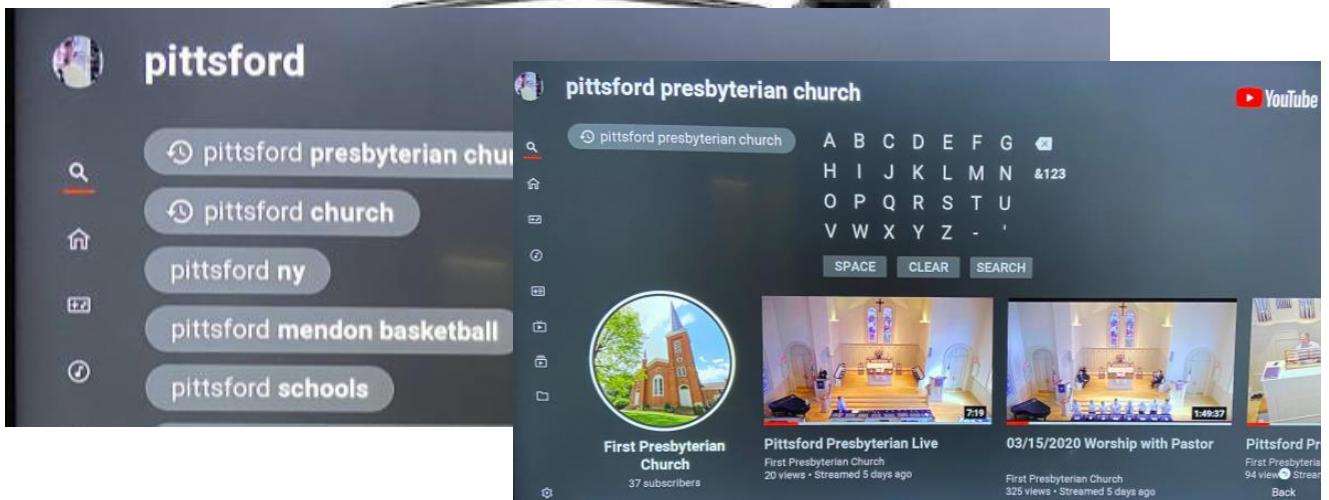

Below are 4 options for participating in worship from home:

1. Watch on the Website (easiest)
2. Watch on YouTube on your phone, computer or smart TV
3. Watch with a Roku device on the YouTube channel
4. Watch from our Facebook page.

**1. Watch on the Website (easiest):** You can watch the services and get the bulletin on the website ([www.pittsfordpres.org](http://www.pittsfordpres.org)) Click **WATCH SERVICES** in the menu bar or click the button on the homepage. Or, go directly to [www.pittsfordpres.org/live](http://www.pittsfordpres.org/live)

**2. Watch on YouTube on your phone, computer or smart TV**  
In YouTube you can search for “pittsfordpres”

Also, if you subscribe, you will be alerted when the next stream goes live.

**3. Watch on Roku:** On your Roku device open the YouTube app. Then search for “pittsford presbyterian church’

YouTube also stores our services so you can watch them later.

**4. Watch on our Facebook page:** After the livestream has started we will post the stream to our Facebook page. That page is located at [www.facebook.com/pittsfordpres](http://www.facebook.com/pittsfordpres) or by searching for First Presbyterian Church of Pittsford. We invite you to like or follow the page for alerts.