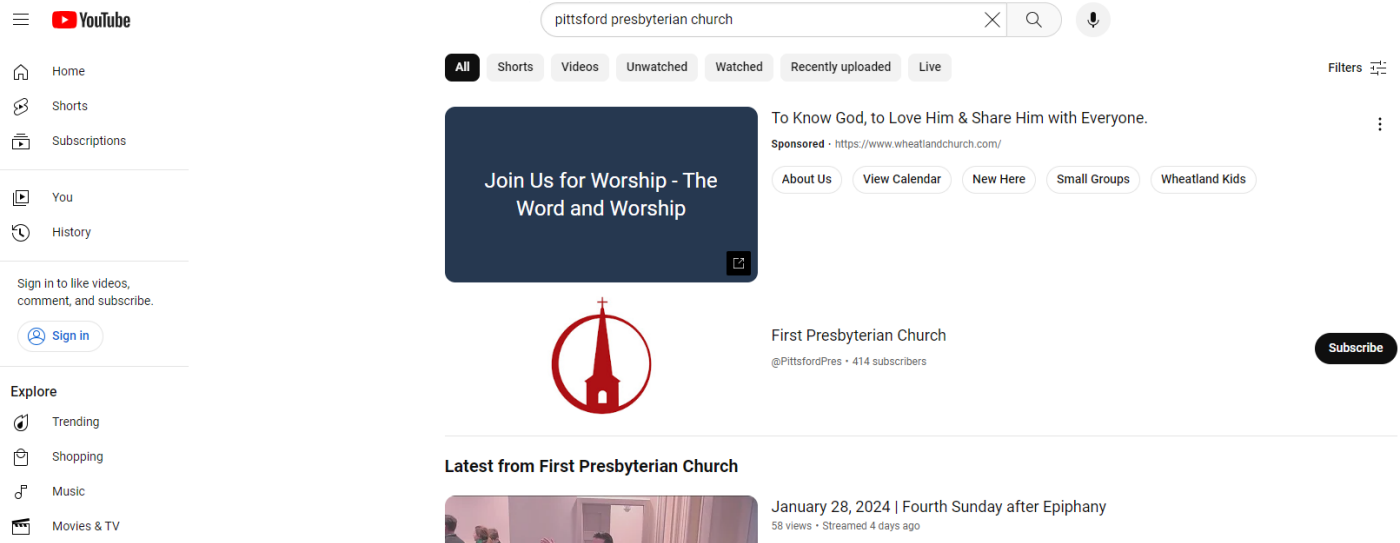

Also, if you subscribe, you will be alerted when the next stream goes live.

3. Watch on Roku: On your Roku device open the YouTube app. Then search for “pittsford presbyterian church’

YouTube also stores our services so you can watch them later.